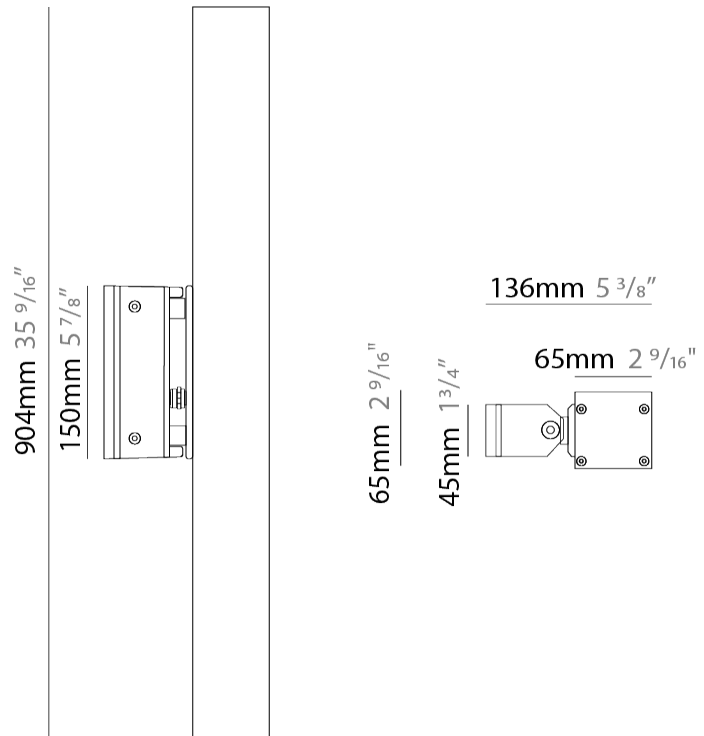

GENERAL

Series: Tetra
Subseries: Tetra Linear
Brand: Platek
Division: Exterior
Mounting Type: Surface
Mounting Location: Wall
Subcategory: Wallwash

PHYSICAL

Shape: Rectangle
Length (mm): 904
Length (in): 35 9/16
Width (mm): 65
Width (in): 2 9/16
Height (mm): 65
Depth (mm): 136
Height (in): 2 9/16
Depth (in): 5 3/8
Light Distribution: Adjustable / Direct
Weight (kg): 5.8
Weight (lbs): 12.8
Screws: A4 stainless steel
Diffuser: Clear tempered glass
Gasket: Gore-Tex valve to prevent condensation inside the fitting.
Fixture Finish: BLK / WHI / GRY / COR / ANT / BRZ
Fixture Material: Extruded Aluminum

ELECTRICAL

Lamp Type: LED
Input Wattage (W): 47
Total Output Wattage (W): 16
Dimming: Non-Dimmable
Driver Included: Yes
Driver Location: Integrated
Driver Type: Constant Current - Universal
Driver Class: Class 2
Input Voltage (V): 120 - 277
Constant Current (MA): 350

LED

Number of LEDs: 18
Color Temperature (°K): 3000 / 4000
Max. Delivered Lumen (lm): 3000 / 3120
Nominal Lumen (lm): 5040 / 5220
CRI: >80 CRI
Lamp Life (hrs): 60000

OPTICAL

Optic°: 12 / 40 / Elliptical
Adjustability: Tilt ±45°

RATINGS AND CERTIFICATIONS

Certified By: Certified for North American Standards
IP rating: IP65
IK Rating: IK07
Bug Rating: B3 U1 G1